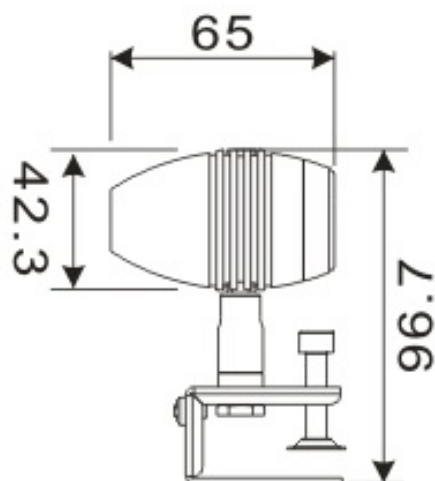

# LED Wall Wash Lighting – LR-WW0124

|                           |             |
|---------------------------|-------------|
| Model No.                 | LR-WW0124   |
| LED Type                  | CREE XP     |
| LED Q'TY.                 | 1           |
| Beam Angle                | 30°         |
| Minimum luminous flux(lm) | 90          |
| Voltage                   | 120-240V    |
| LED Watt                  | 1W          |
| Environmental Temperature | - 20°C-60°C |
| Environmental Humidity    | 0%-95%      |
| Safety Class              | III         |
| Safety Type               | IP65        |
| Material                  | Aluminium   |
| Driver                    | Excluded    |